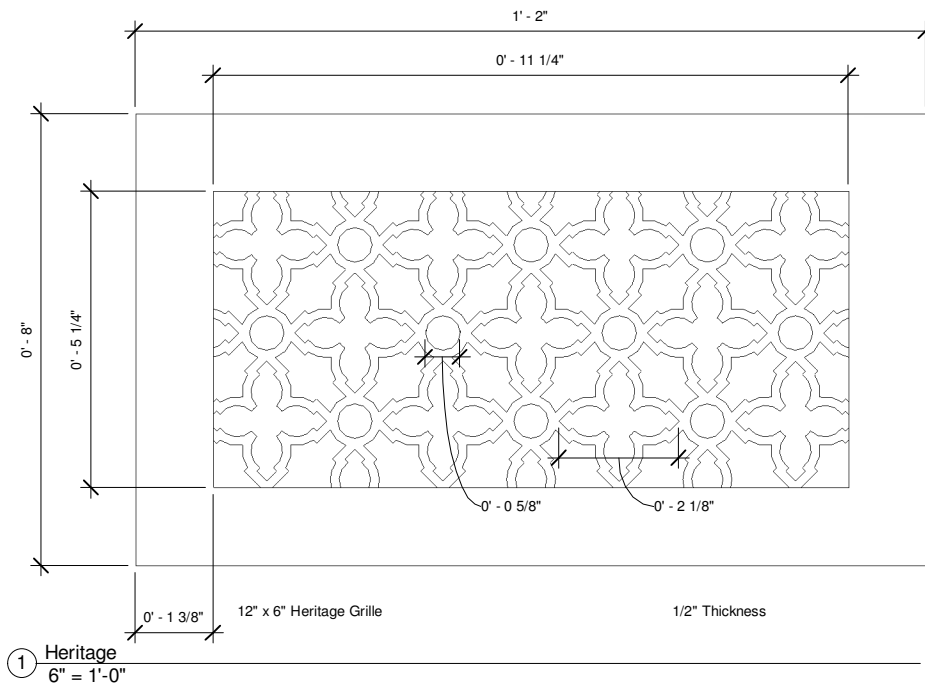

# Pattern Detail Measurements

Note: Measurements are approximate and will vary with grille size

## Heritage Pattern AIR FLOW/PERFORMANCE DATA

Velocity	250	500	750	1000	1500
Static Pressure	0.015	0.03	0.046	0.061	0.093

Size	CUBIC FEET PER MINUTE (CFM)				
6x6 (.25 ft <sup>2</sup> )	40	80	120	160	235
8x8 (.44 ft <sup>2</sup> )	70	140	210	280	425
10x10 (.69 ft <sup>2</sup> )	110	220	330	440	660
12x12 (1.0 ft <sup>2</sup> )	160	320	475	635	955
14x4 (1.36 ft <sup>2</sup> )	216	431	647	862	1294
8x6 (.33 ft <sup>2</sup> )	53	106	158	211	317
10x6 (.42ft <sup>2</sup> )	66	132	198	264	396
12x6 (.5 ft <sup>2</sup> )	79	158	238	317	475
14x6 (.58 ft <sup>2</sup> )	92	185	277	370	554
16x6 (.67 ft <sup>2</sup> )	106	211	317	422	634
18x6 (.75 ft <sup>2</sup> )	119	238	356	475	713
20x6 (.83 ft <sup>2</sup> )	132	264	396	528	792
10x8 (.56 ft <sup>2</sup> )	88	176	264	352	528
12x8 (.67 ft <sup>2</sup> )	106	211	317	422	634
14x8 (.78 ft <sup>2</sup> )	123	246	370	493	739
8x4 (.22 ft <sup>2</sup> )	35	70	106	141	211
10x4 (.28 ft <sup>2</sup> )	44	88	132	176	264
12x4 (.33 ft <sup>2</sup> )	53	106	158	211	317

## Heritage

**Material:** Heat Resistant Resin  
**Above dimensions are in inches**  
**Finish:** Unfinished  
**Shown Without Optional Mounting Holes**

### Heritage Pattern Specs

Project name	-	<b>HP</b>
Date	-	
Drawn by	-	
Checked by	-	
Scale		6" = 1'-0"