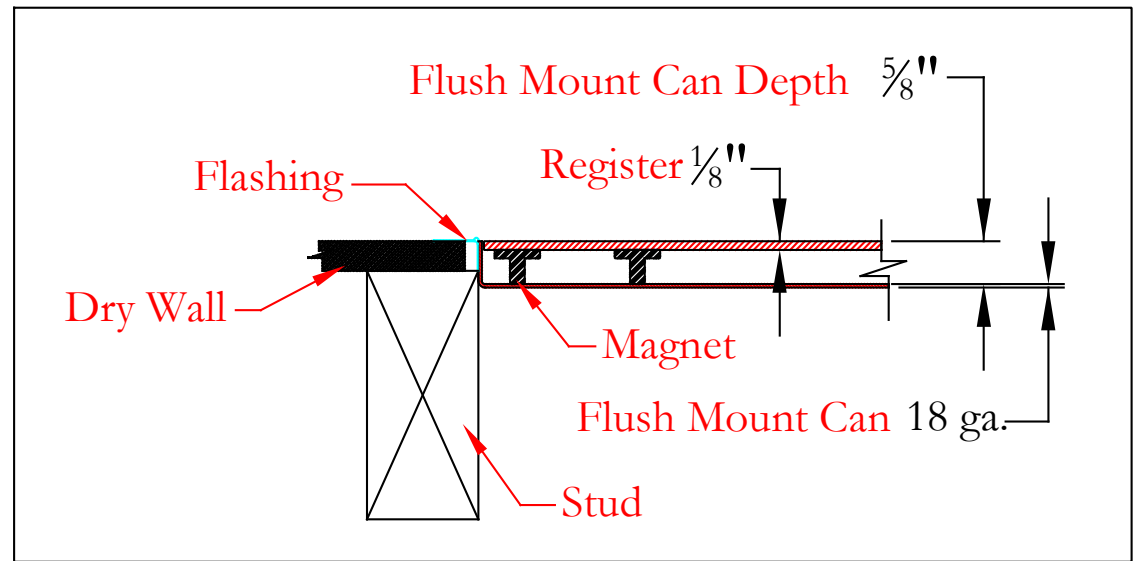

Square 10X10 Return
w/ Flush Mount Can

Section AA